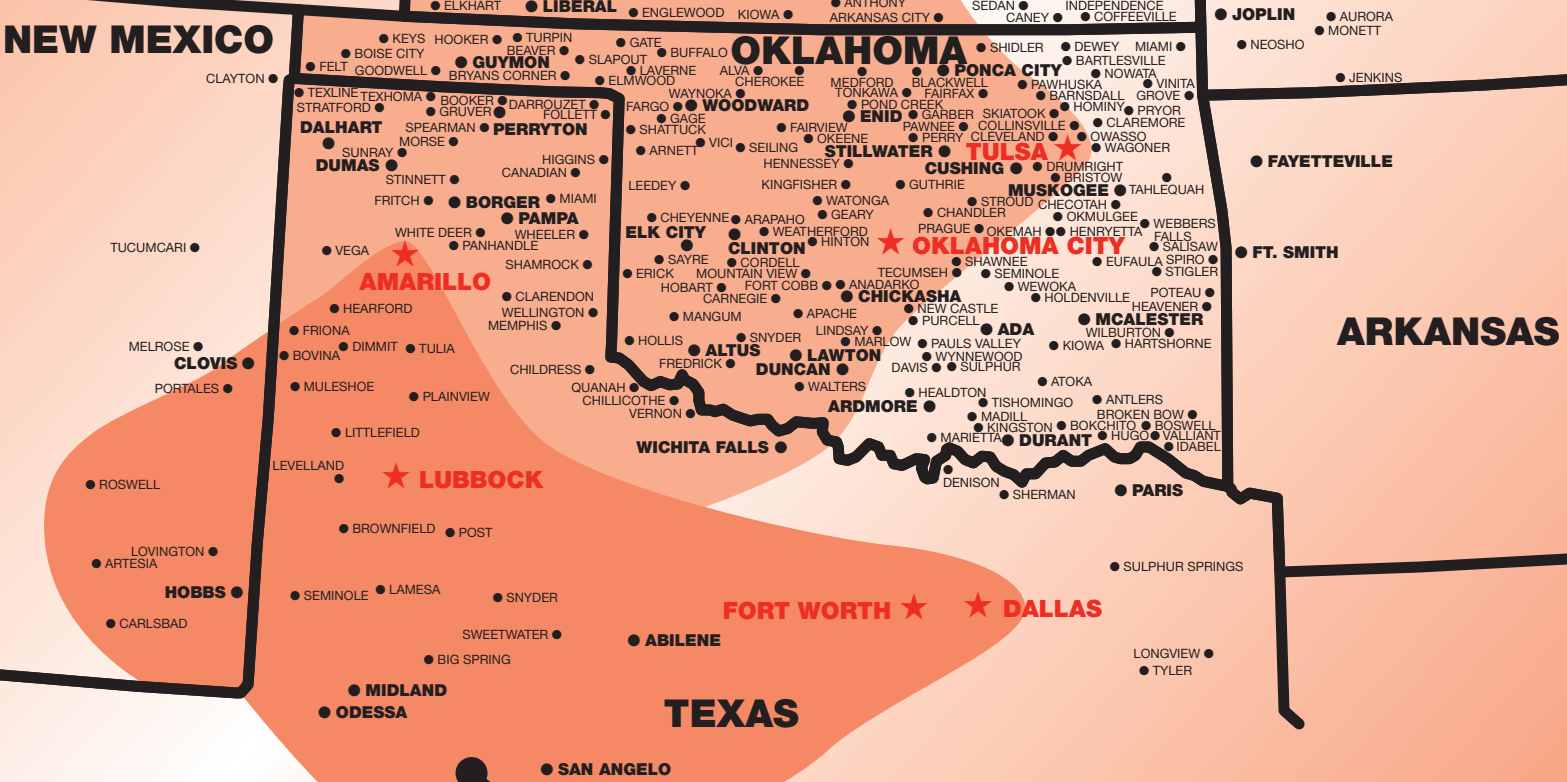

Announcing Beaver Express  
**Next Day Service from Lubbock**

Call 763-4457 for pick-up and additional information

**OVERNIGHT  
AREA**  
(if pick-up by 11 a.m.)

**NEW MEXICO**

**MISSOURI**

**KANSAS**  
All Points Served

**OKLAHOMA**

**TEXAS**

**ARKANSAS**

**OVERNIGHT  
AREA**

**CORPORATE OFFICES**

4310 Oklahoma Avenue  
P.O. Drawer 1147  
Woodward, Oklahoma 73802-1147  
580-256-6460

Call by 11 a.m. for pick-up  
to ensure overnight delivery.