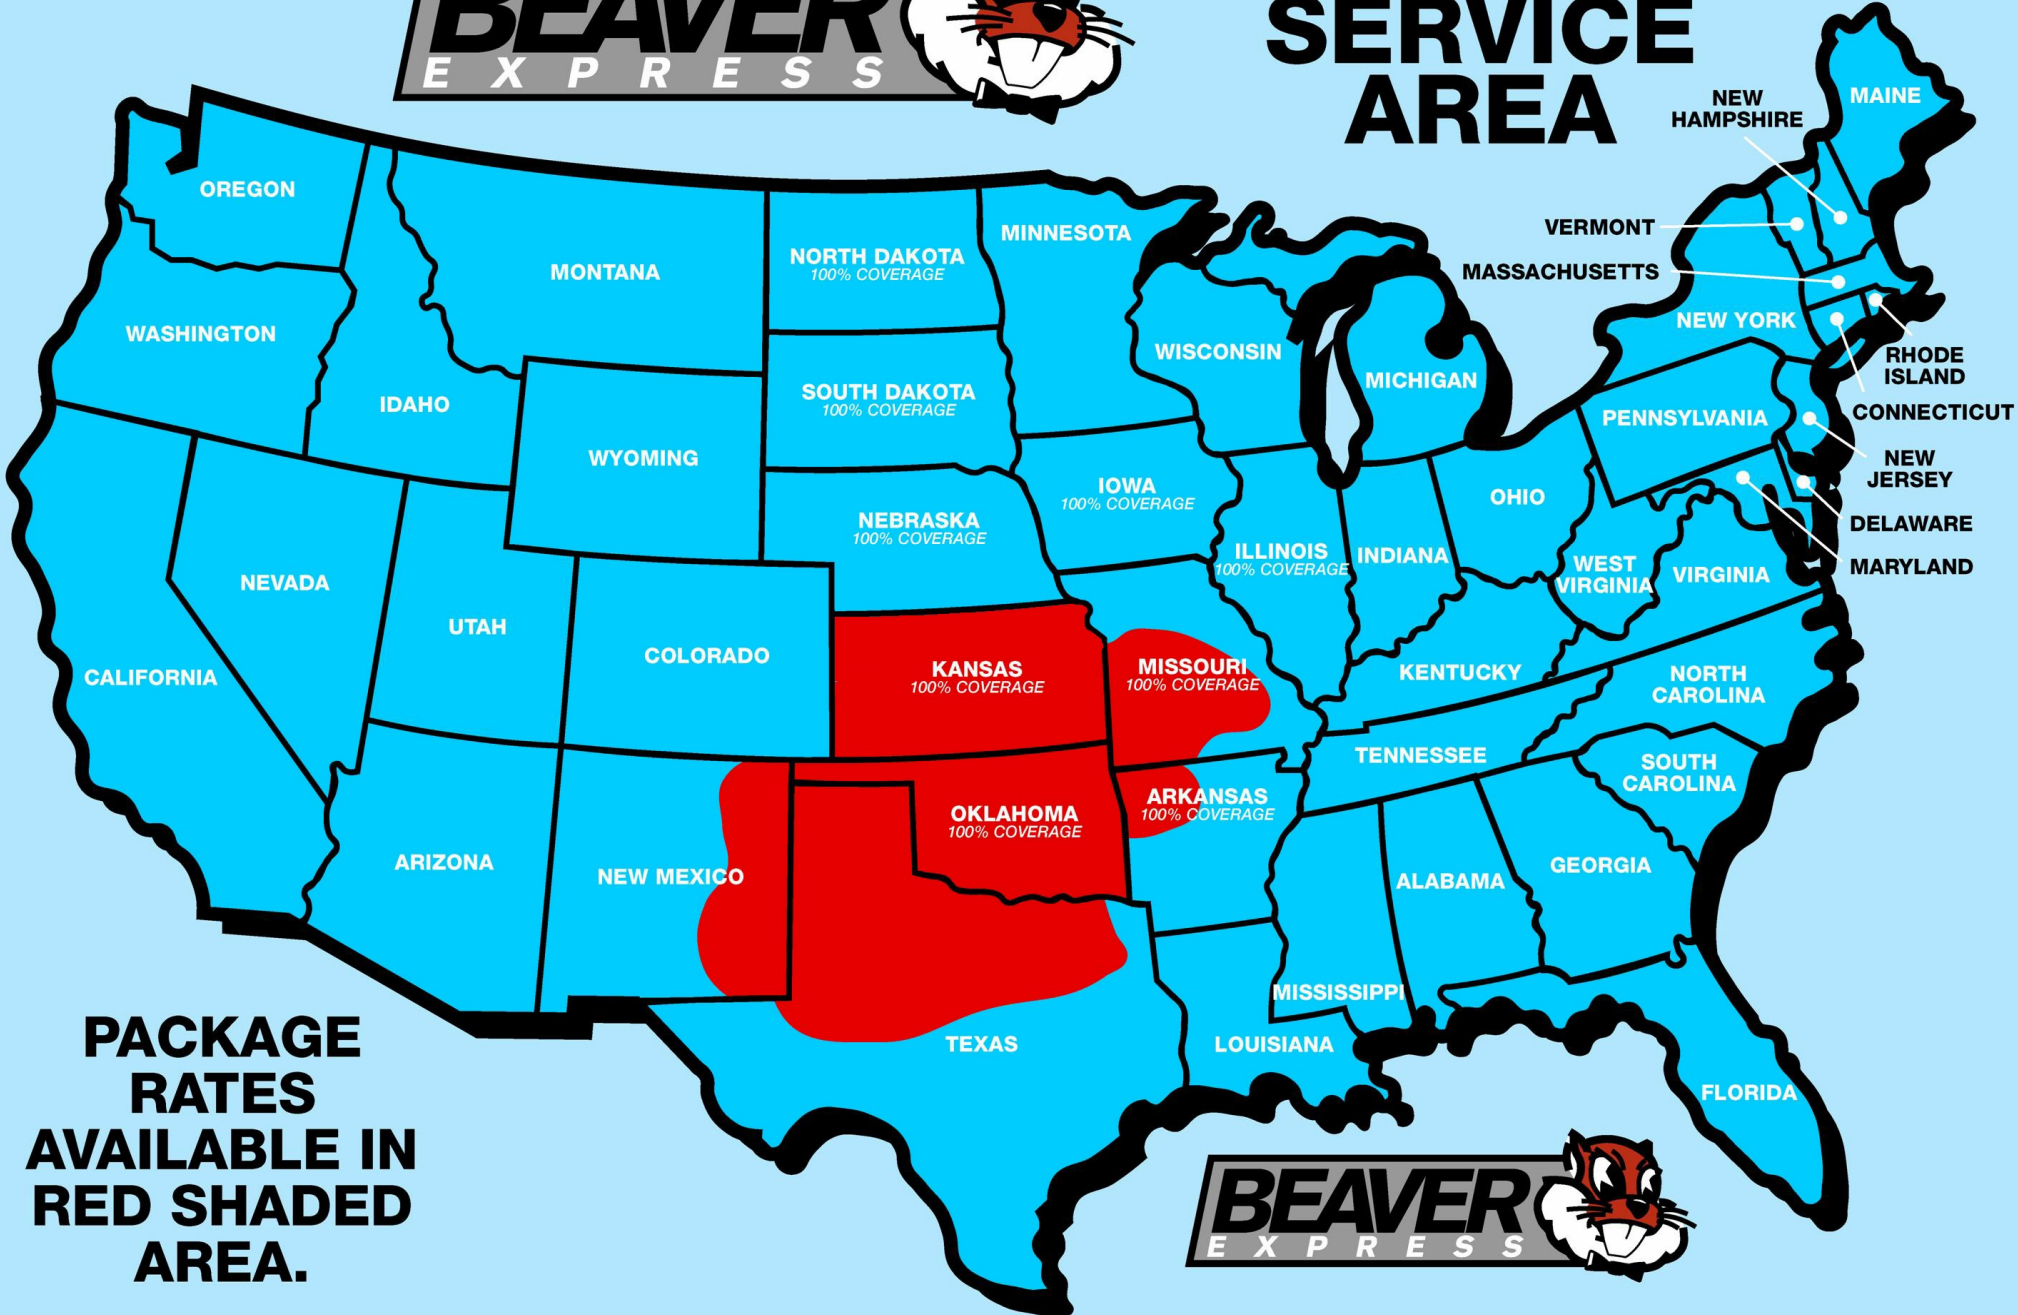

LTL SERVICE AREA

PACKAGE RATES AVAILABLE IN RED SHADED AREA.

FOR YOUR TRANSPORTATION NEEDS FROM PICK UP THROUGH DELIVERY, CALL _____ OR **1-800-593-2328**
Consult www.beaverexpress.com for coverage and transit times.