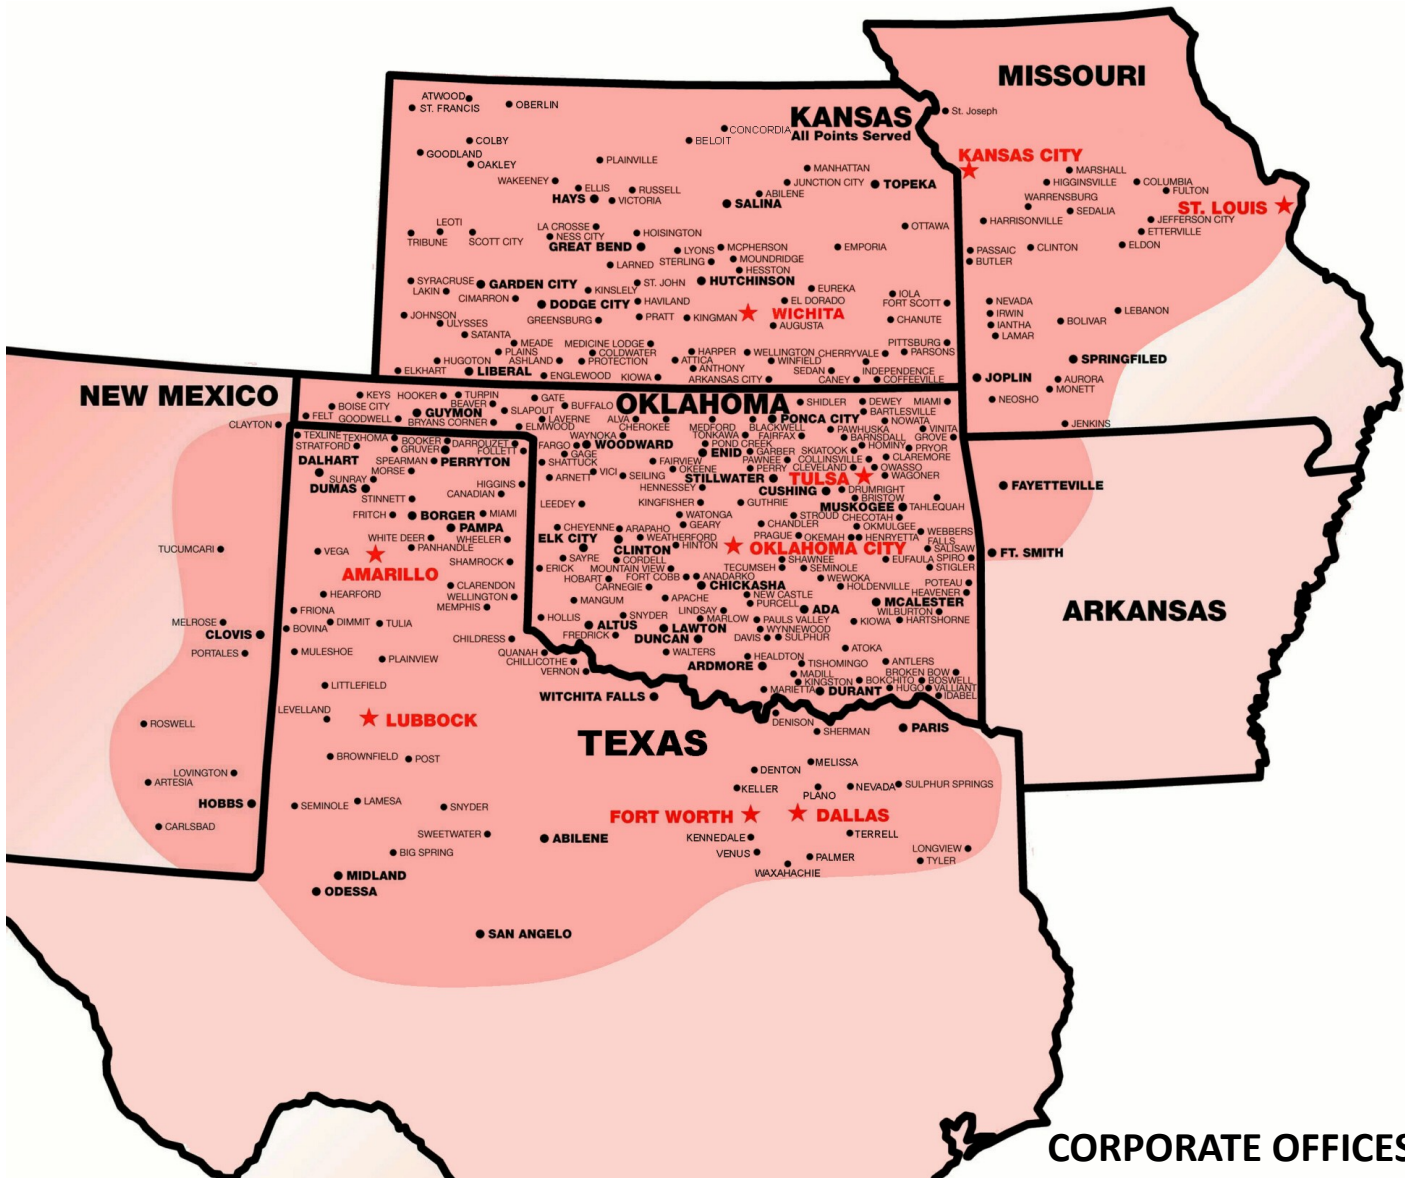

- Dependable Daily Service - regardless of volume!**
- Economical small package and LTL rates to most points - the best of both worlds!**
- Saturday delivery available at many locations**

**CORPORATE OFFICES**

**4310 Oklahoma Avenue**

**P.O. Drawer 1147**

**Woodward, OK 73802-1147**

**580-256-6460**

Visit us at : [www.beaverexpress.com](http://www.beaverexpress.com)